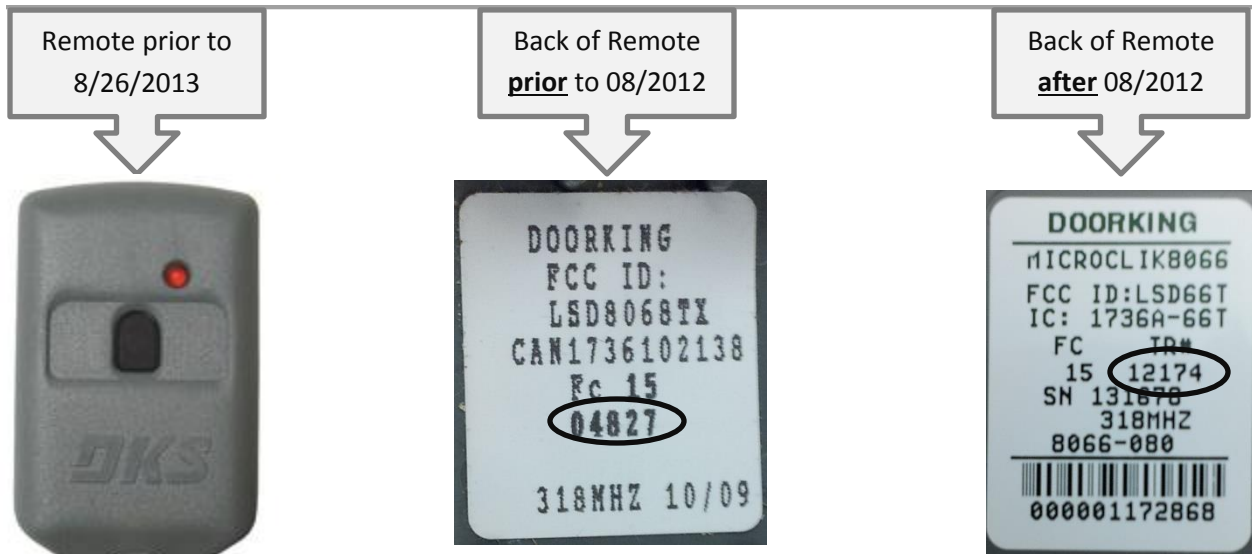

Whitney Oaks Gate Remote Information

If you are calling management due to an issue with your remote, please have the following information available:

1. Remote type (grey or black)
2. TR number (noted by circles)

Type of battery used:
A23 12 VDC battery

Remote as of
8/26/2013

Remote back
after 8/26/2013

Type of battery used:
2016 3 Volt Lithium
Manganese Coin Type
Battery