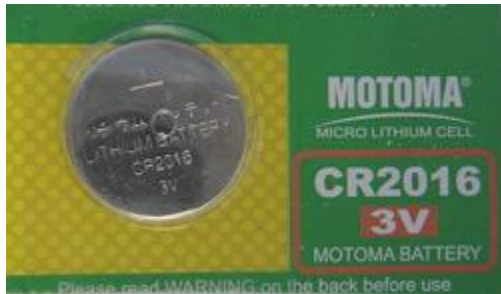

Remote as of
8/26/2013

Remote back
after 8/26/2013

Type of battery used:
2016 3 Volt Lithium
Manganese Coin Type
Battery