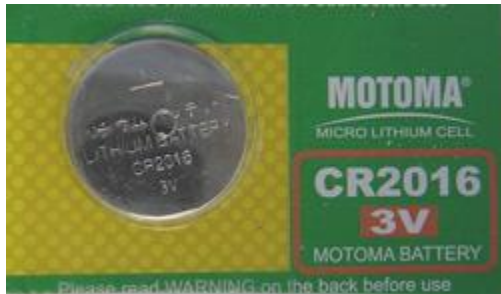

Whitney Oaks Gate Remote Information

If you are calling management due to an issue with your remote, please have the following information available:

1. Remote type (grey or black)
2. TR number (noted by circles)

Type of battery used:
A23 12 VDC battery

Remote as of
8/26/2013

Remote back
after 8/26/2013

Type of battery used:
2016 3 Volt Lithium
Manganese Coin Type
Battery