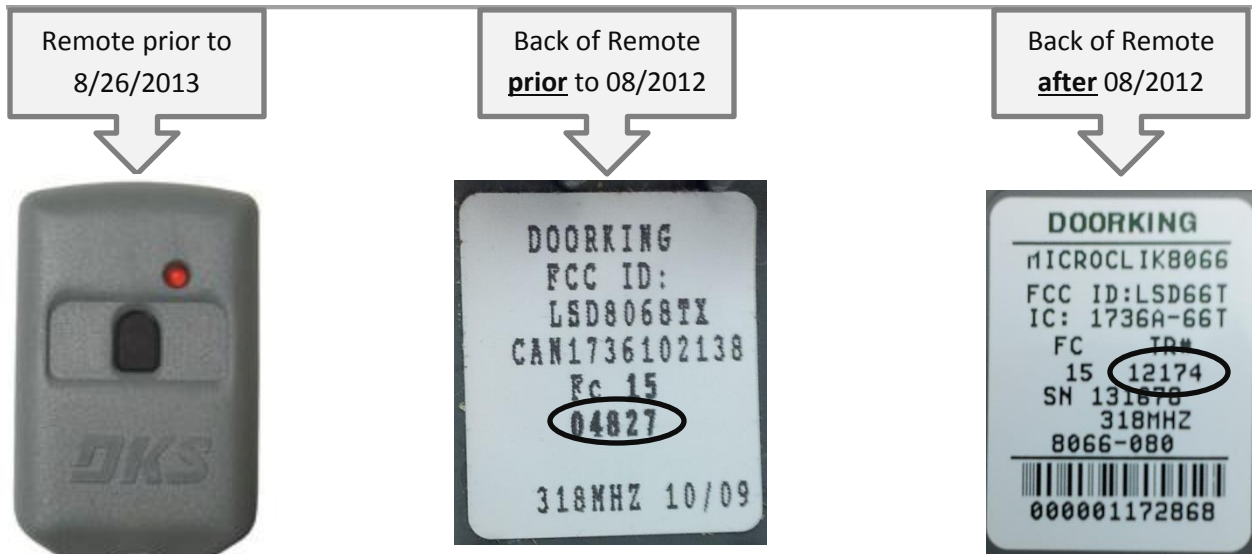

## Gate Remote Information

If you are calling management due to an issue with your remote, please have the following information available:

1. Remote type (grey or black)
2. TR number (noted by circles)

Type of battery used:  
A23 12 VDC battery

Remote as of  
8/26/2013

Remote back  
after 8/26/2013

Type of battery used:  
2016 3 Volt Lithium  
Manganese Coin Type  
Battery